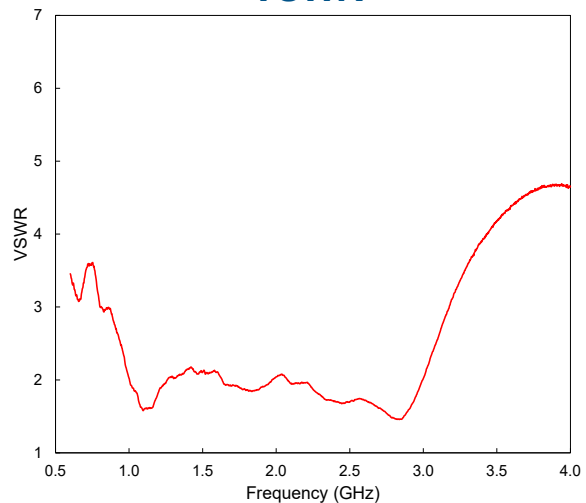

LTE-TDD Stub Antenna

Model Shown: SA-700-3800

Features

- Operation over worldwide LTE-TDD bands
- Small form factor
- Easily fits on pocket sized radios

Characteristics*

Model Number	SA-700-3800
Frequency	700 - 3800 MHz
Gain	-3 dBi @ 700 MHz 0 dBi @ 800 MHz 1 dBi @ 1100 MHz -3 dBi @ 1700 MHz -2 dBi @ 1900 MHz -4 dBi @ 2600 MHz -3.5 dBi @ 3800 MHz
VSWR	< 3.5:1 from 700 – 3400 MHz
Pattern	Near Omnidirectional in Azimuth
Polarization	Vertical
Power	1 W
Size	2.65" × 0.52"
Weight	0.35 oz
Connector Type	SMA Male

*Measured on a 3" × 3" ground-plane.

VSWR

Radiation Patterns