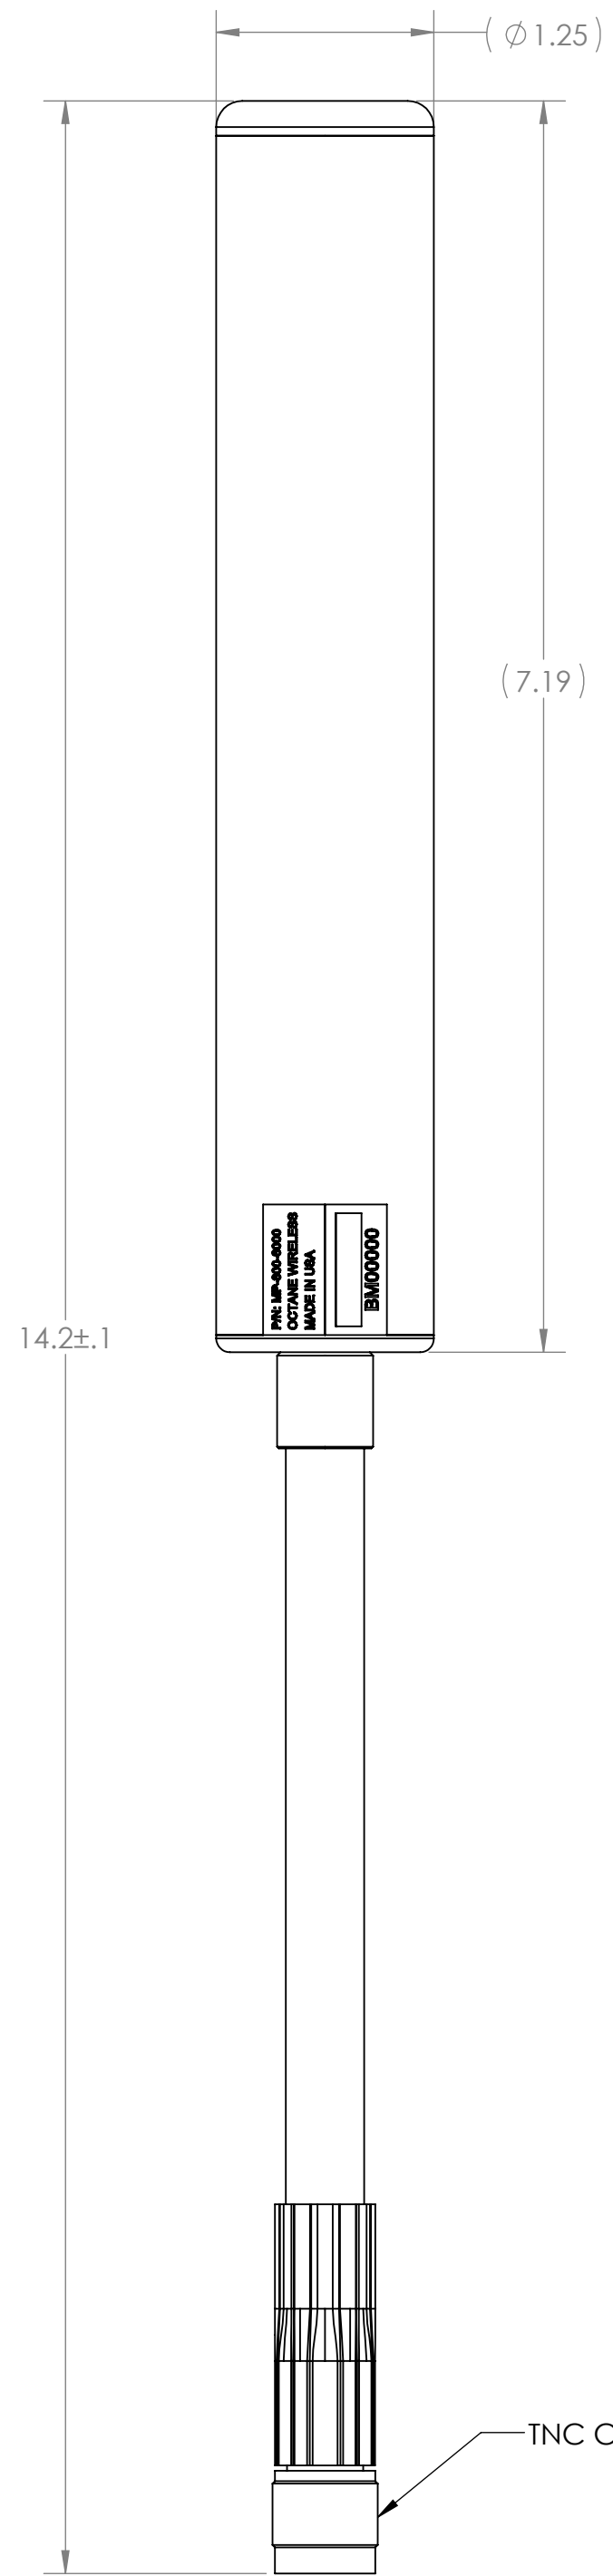

NOTES:

1. OCTANE P/N: 101022
2. TRACEABILITY: OCTANE S/N
3. ALL DIMENSIONS IN PARENTHESES () ARE REFERENCE ONLY.
4. PART MARKING: OCTANE MODEL NUMBER LABEL
5. FREQUENCY RANGE: 800-6000 MHZ
6. WEIGHT: 8.8 OZ

REVISIONS				
ZONE	REV.	DESCRIPTION	DATE	APPROVED
N/A	C	UPDATED REF LENGTH, UPDATED NOTES	1/22/2013	HJJ
N/A	D	DWG UPDATE	11/8/2021	CLQ

BOTTOM VIEW

FRONT VIEW

TNC CONNECTOR, MALE

ISO VIEW

THIRD ANGLE PROJECTION

UNLESS OTHERWISE SPECIFIED:	NAME	DATE
DIMENSIONS ARE IN INCHES	DRAWN JDM	08/05/10
TOLERANCES:	CHECKED CLQ	11/05/21
TWO PLACE DECIMAL ±.010	ENG APPR. DN	08/23/11
THREE PLACE DECIMAL ±.005	MFG APPR. AF	08/23/11
ANGULAR ±1°	COMMENTS:	
MATERIAL	SEE NOTES	
FINISH	SEE NOTES	
DO NOT SCALE DRAWING		

OCTANE WIRELESS
1340 CHARWOOD ROAD, SUITE L
HANOVER, MD 21076

TITLE:
**ASSEMBLY, LARGE DIAMETER
GOOSENECK, 800-6000 MHZ,
TNC MALE CONNECTOR**

SIZE	DWG. NO.	REV
C	MP-800-6000	D

SHEET SCALE 1:1 SHEET 1 OF 1