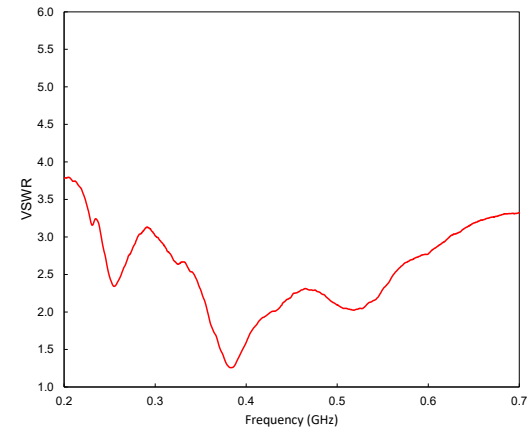

UHF Stub Antenna: 315 – 515 MHz

Features

- 315 – 515 MHz operation
- Small form factor
- Easily fits on pocket sized radios

Characteristics*

Model Number	SA-315-515
Frequency	315 – 515 MHz
Gain	-3.3 dBi @ 350 MHz -3.1 dBi @ 450 MHz -3.8 dBi @ 550 MHz
VSWR	< 3:1 from 315 – 515 MHz
Pattern	Near Omnidirectional in Azimuth
Polarization	Vertical
Power	10 W
Size	5.1" x 0.52"
Weight	0.45 oz
Radome Color	Black
Connector Type	SMA Male

*Measured in free space. Addition of ground-plane will increase gain.

VSWR

Radiation Patterns