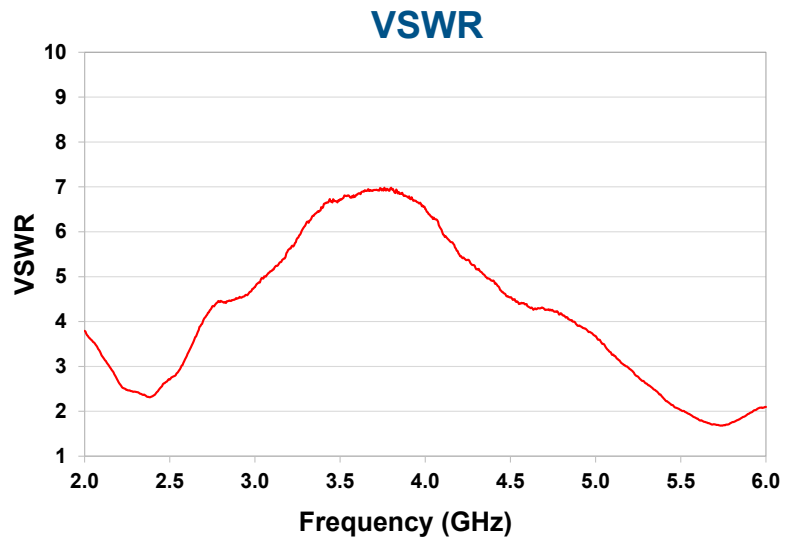

Dual-Band Wi-Fi Stub Antenna

Model Shown: SA-2400/5800

Characteristics*

Model Number	SA-2400/5800
Frequency	2200 – 2500 MHz 5000 – 6000 MHz
Gain	2.2 dBi @ 2450 MHz 4.4 dBi @ 5650 MHz
VSWR	< 3:1
Pattern	Near Omnidirectional in Azimuth
Polarization	Vertical
Power	10 W
Size	2.65" × 0.52"
Weight	0.35 oz
Connector Type	SMA Male

* Measured in free space. Addition of ground plane will increase gain.

Features

- 2.4 GHz and 5.8 GHz dual-band operation over WLAN bands
- Easily fits on small radios

Radiation Patterns